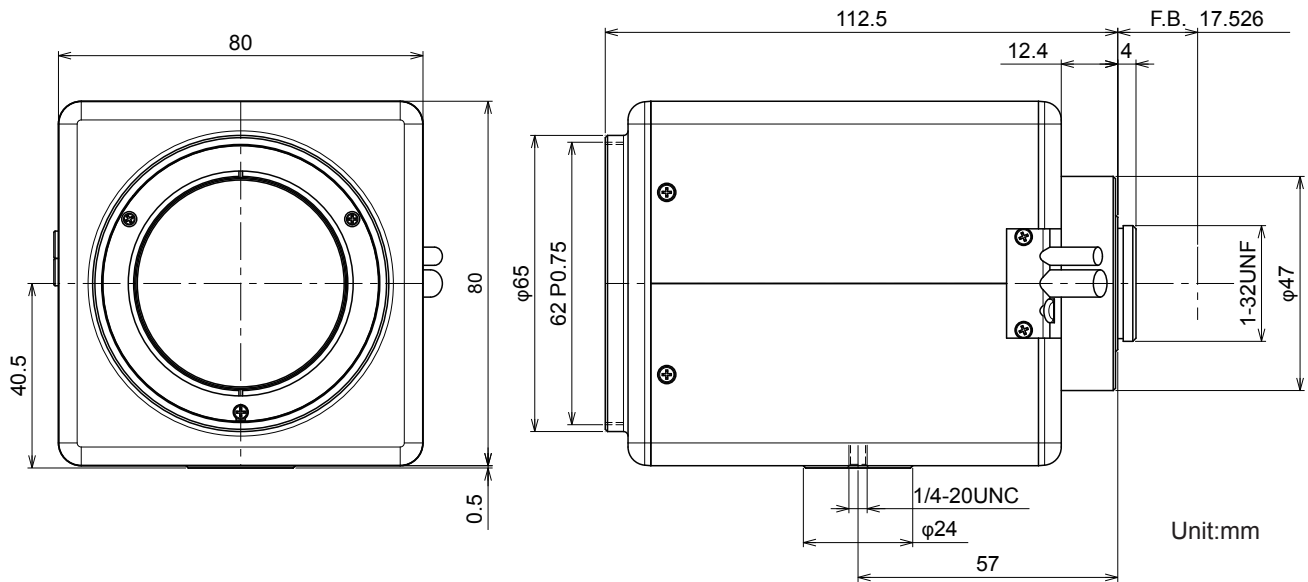

VZ2465R IR-MP

【SPECIFICATIONS】 2.7X motorized zoom lens for 4Mega-Pixel

Image Size : 1

Focal Length : 24~65mm
 Maximum Relative Aperture : 1:2.0
 Iris : F2.0~Close (No F drop)
 Zoom Ratio : 2.7X
 Angle of View : 30.5×22.9 deg. at 24mm
 11.2× 8.4 deg. at 65mm
 Image Size : 12.8×9.6mm (φ16mm)
 Minimum Object Distance : 7m (From Front Vertex)
 Resolution : Corresponding to 5.5μm
 Optical Back Focal Distance : 23.29mm (In Air)

Flange Back : 17.526mm
 Operation : Zoom : Motorized (DC±6.4V, Max45mA)
 Focus : Motorized (DC±6.4V, Max45mA)
 Iris : Motorized (DC±6.4V, Max45mA)
 Operating Temperature : -10~+50°C
 Mount : C-Mount (Adjustable Lens Position)
 Filter Size : 62mm P0.75
 Size : 80×80.5×112.5mm
 Weight : Approx. 710g

【COMPOSITION】

- Lens.....1
- Lens Cap.....1
- Dust Cap.....1

【DIMENSIONS】

【CIRCUIT DIAGRAM】