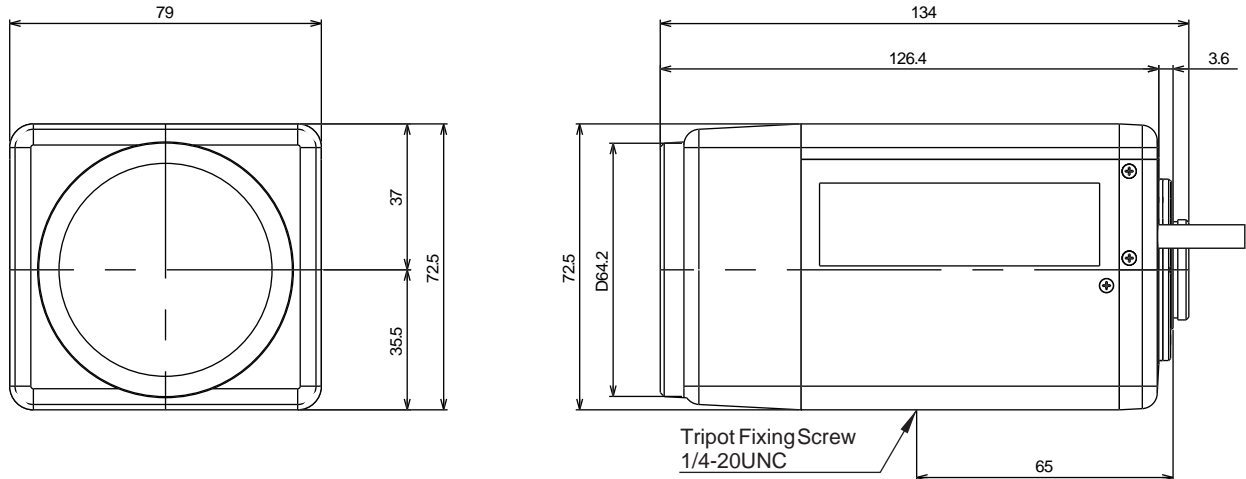

# HZ8136R-MP2 PZFI

[SPECIFICATIONS] 1/3 Megapixel Motorized Zoom Lens

Image Size: (1/2) (1/3)

Focal Length: 8 - 136mm  
 Maximum Relative Aperture: 1:1.6  
 Iris: F1.6 - Close  
 Zoom Ratio: 17X  
 Angle Field of View: 43.6 x 33.4 deg. at 8mm  
 2.7 x 2.2 deg. at 136mm  
 Image Size: 6.4 x 4.8mm (D8mm)  
 Minimum Object Distance: 1.8m (From Front Vertex)  
 Optical Back Focal Distance: 19.33mm (In Air)  
 Flange Back: 17.526mm

Operation: Zoom: Motorized (DC +/- 6.4V, Max40mA)  
 Speed Approx. 4 sec  
 Focus: Motorized (DC +/- 6.4V, Max40mA)  
 Speed Approx. 5 sec.  
 Iris: Motorized (DC +/- 6.4V, Max40mA)  
 Speed Approx. 5 sec.  
 Operation Temperature: -10 to +50 °C  
 Mount: C-Mount (Adjustable Lens Position)  
 Filter Size: 58mm P0.75  
 Size: 79 x 72.5 x 130mm  
 Weight: Approx. 650g

[COMPOSITION]

- Lens.....1
- Lens Cap.....1
- Dust Cap.....1

[DIMENSION]

Unit:mm

[CIRCUIT DIAGRAM]